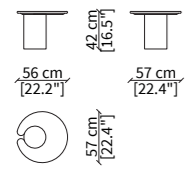

LENI
SMALL TABLE DESIGN BY LUCA ERBA

SERVER

VF21620